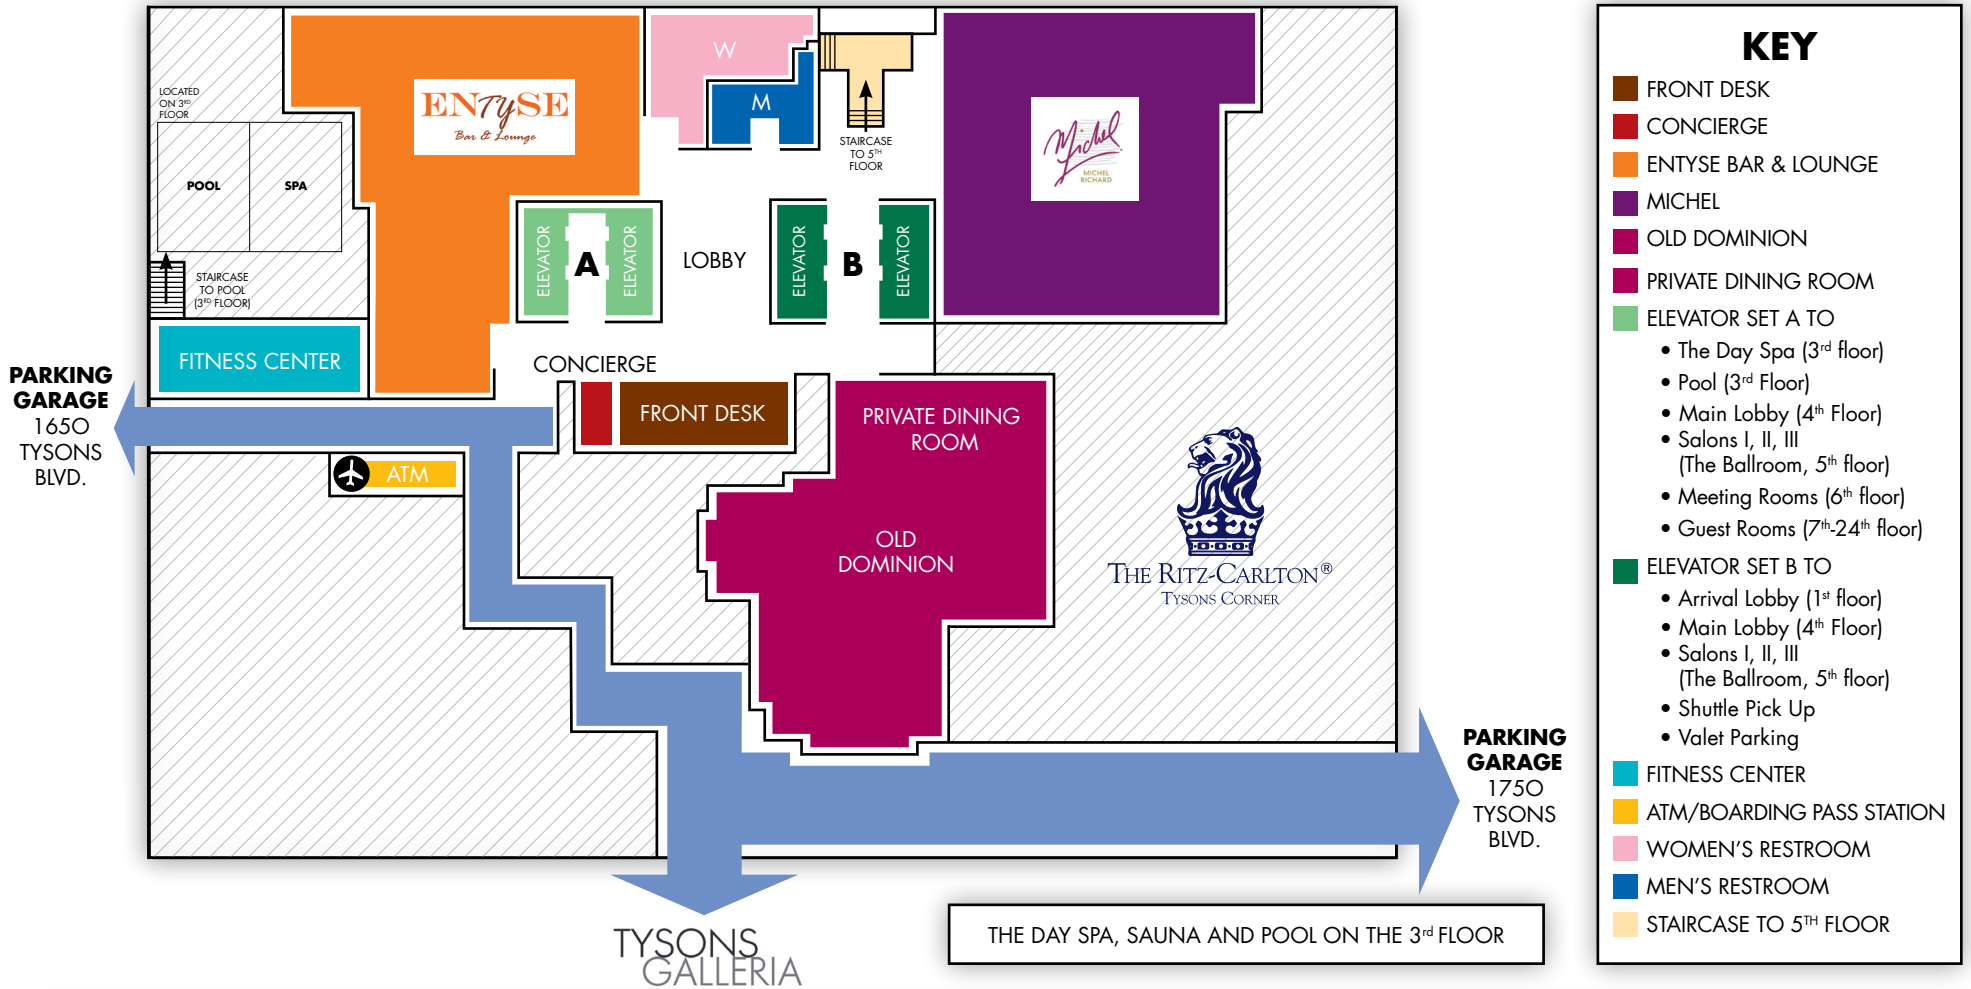

THE RITZ-CARLTON, TYSONS CORNER

MAIN LOBBY (4TH FLOOR)

PARKING INFORMATION

- \$5 Self Parking (per exit)
- Guests may pay for validation at the Front Desk
- Guests may pay for parking at garage gate (cash only)
- Parking is complimentary on Weekends
- \$15 Valet parking during the day
- \$30 Valet parking overnight

TAKE ELEVATOR SET A TO

- The Day Spa (3rd floor)
- Pool (3rd floor)
- Main Lobby (4th Floor)
- Salons I, II, III (The Ballroom, 5th floor)
- Meeting Rooms (6th floor)
- Guest Rooms (7th-24th floors)

TAKE ELEVATOR SET B TO

- Arrival Lobby (1st floor)
- Main Lobby (4th Floor)
- Salons I, II, III (The Ballroom, 5th floor)
- Shuttle Pick Up
- Valet Parking